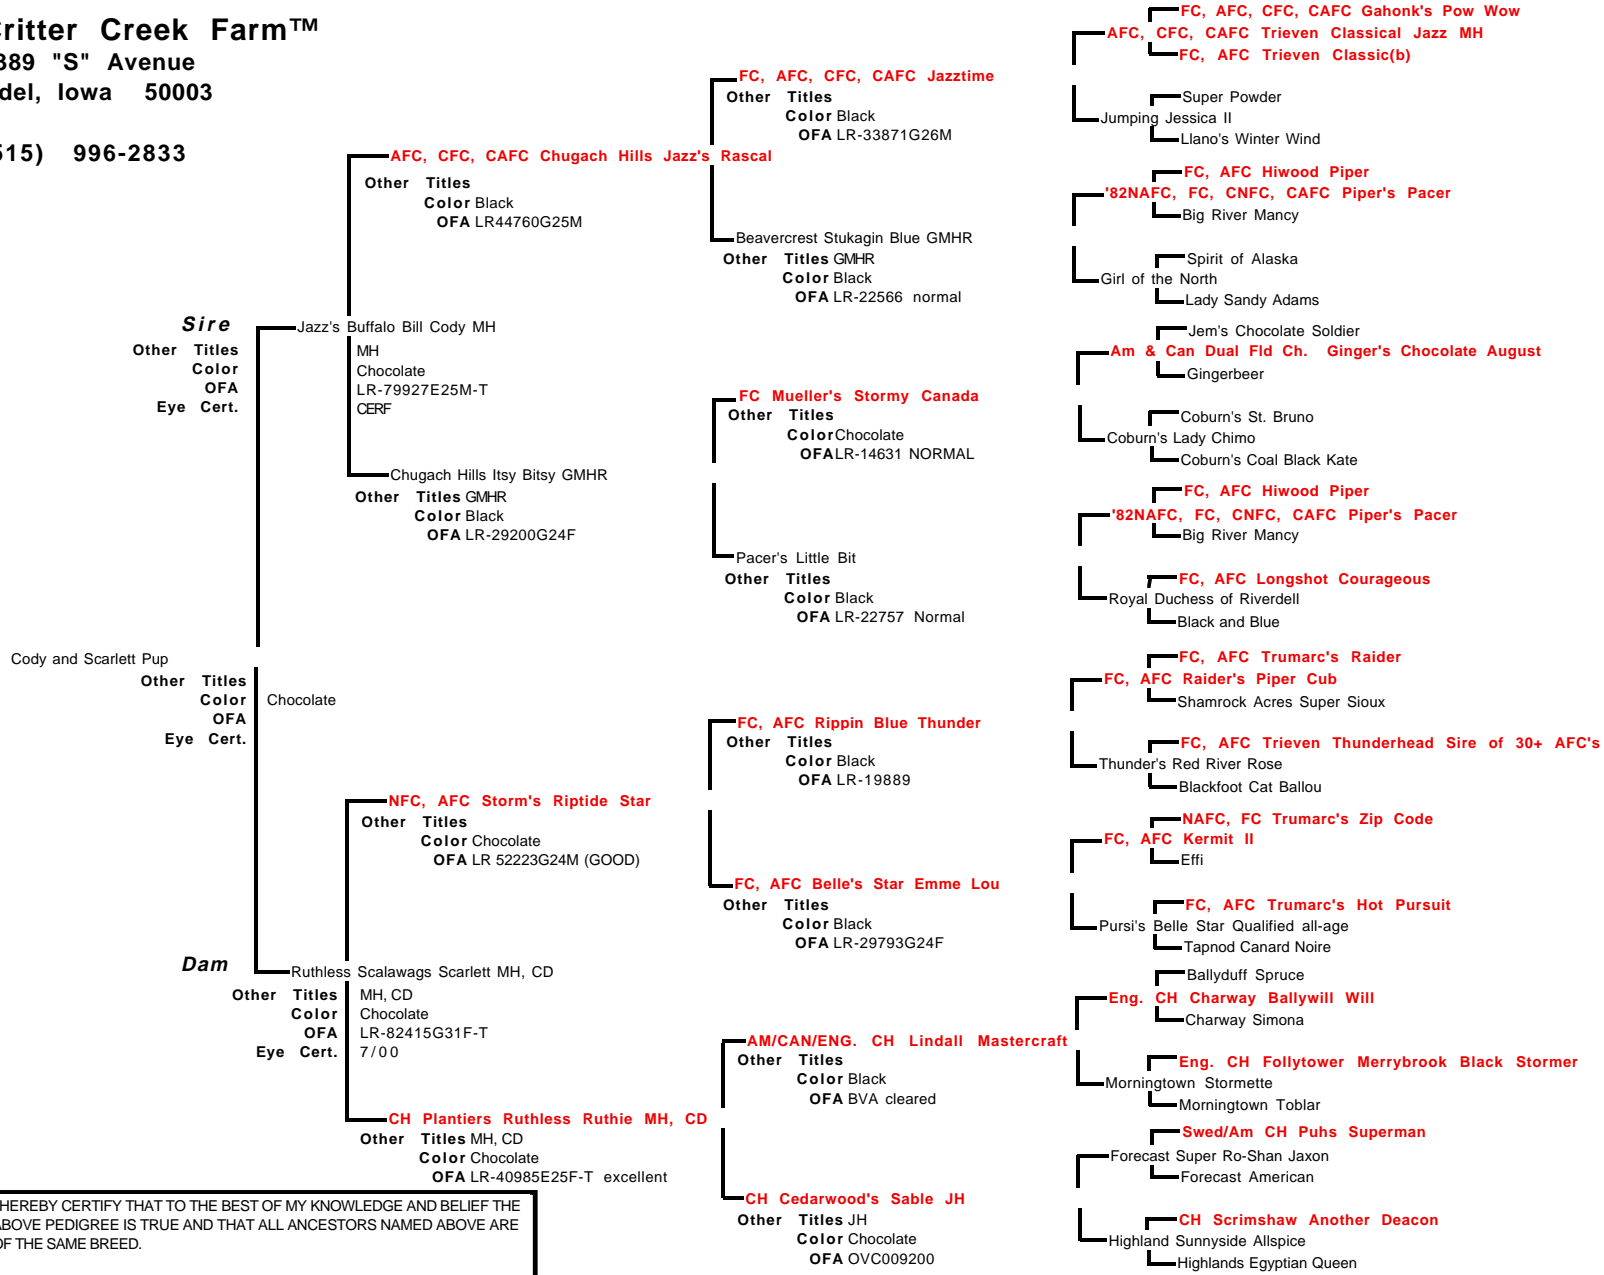

Certificate of Pedigree

Critter Creek Farm™

3389 "S" Avenue
Adel, Iowa 50003

(515) 996-2833

I HEREBY CERTIFY THAT TO THE BEST OF MY KNOWLEDGE AND BELIEF THE ABOVE PEDIGREE IS TRUE AND THAT ALL ANCESTORS NAMED ABOVE ARE OF THE SAME BREED.

Dated: 08/12/2001

Note: Bold Names denote Champions