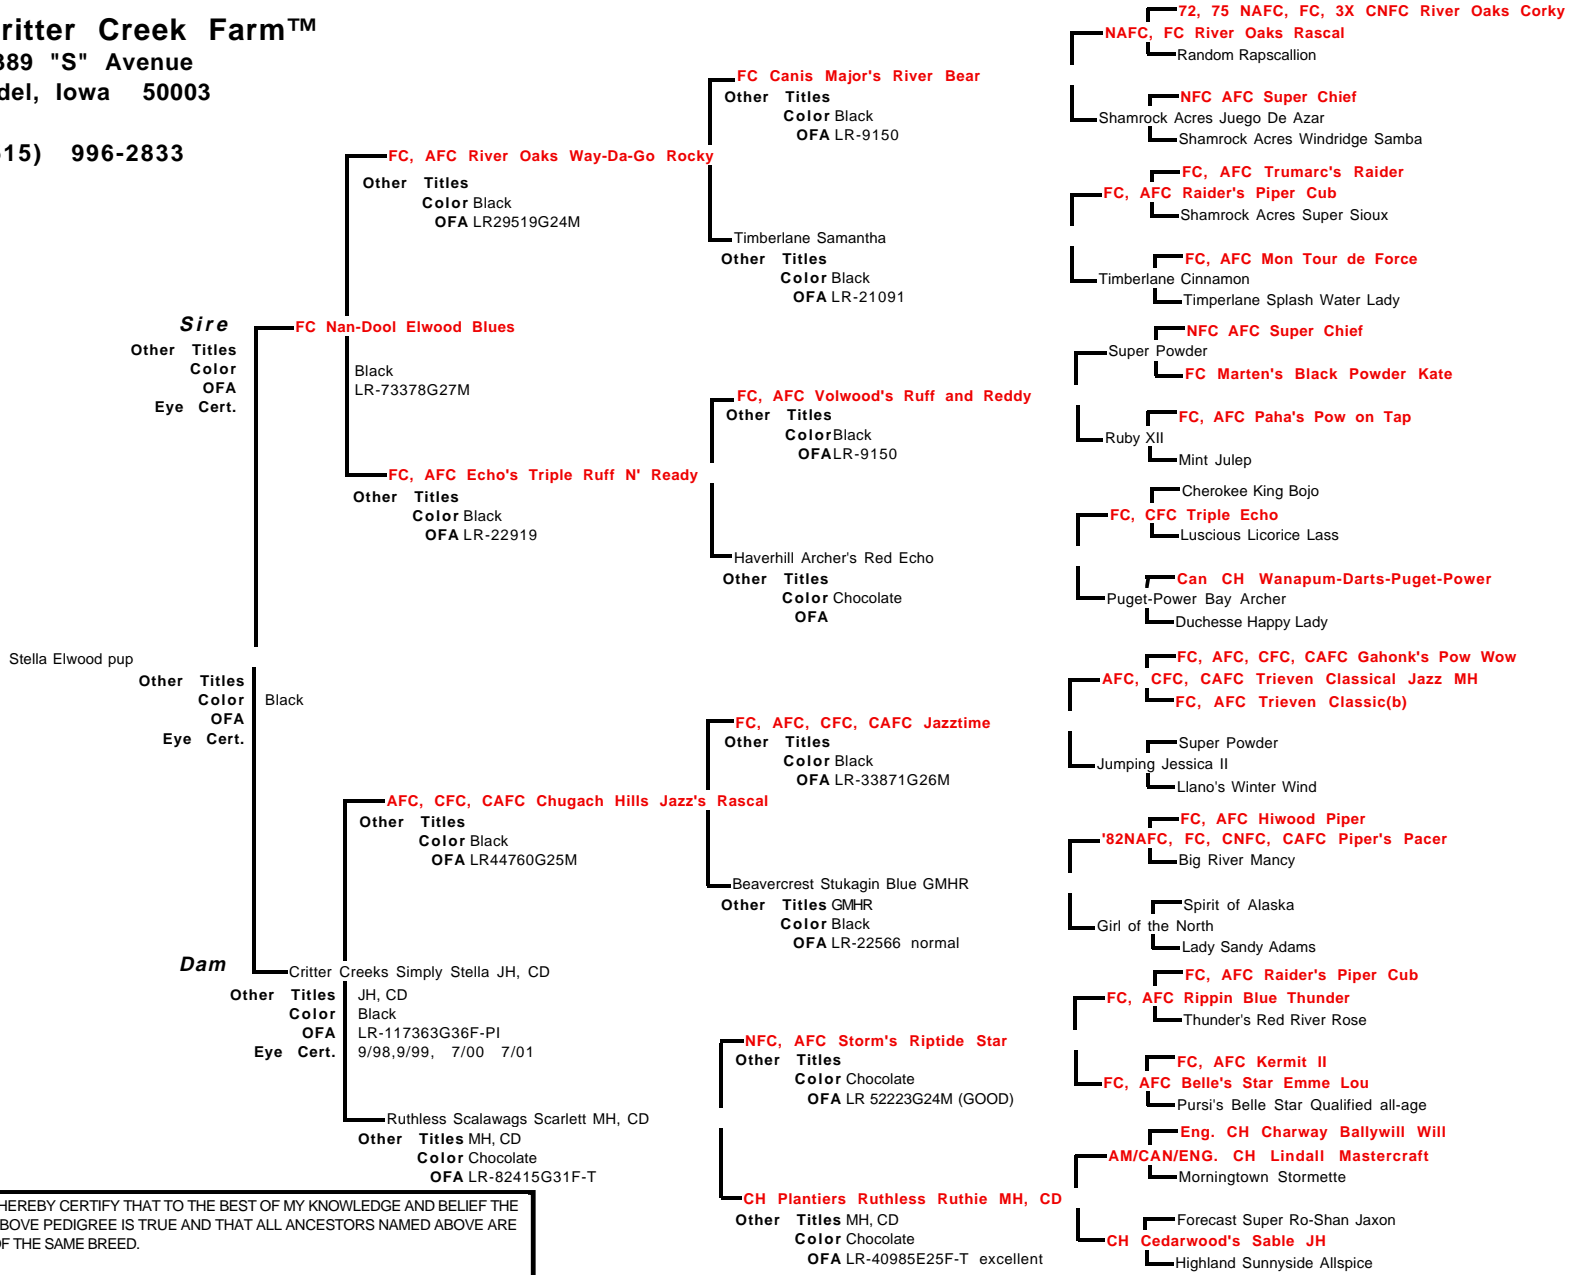

Certificate of Pedigree

Critter Creek Farm™

3389 "S" Avenue
Adel, Iowa 50003

(515) 996-2833

I HEREBY CERTIFY THAT TO THE BEST OF MY KNOWLEDGE AND BELIEF THE ABOVE PEDIGREE IS TRUE AND THAT ALL ANCESTORS NAMED ABOVE ARE OF THE SAME BREED.

Dated: 06/09/2002

Note: Bold Names denote Champions