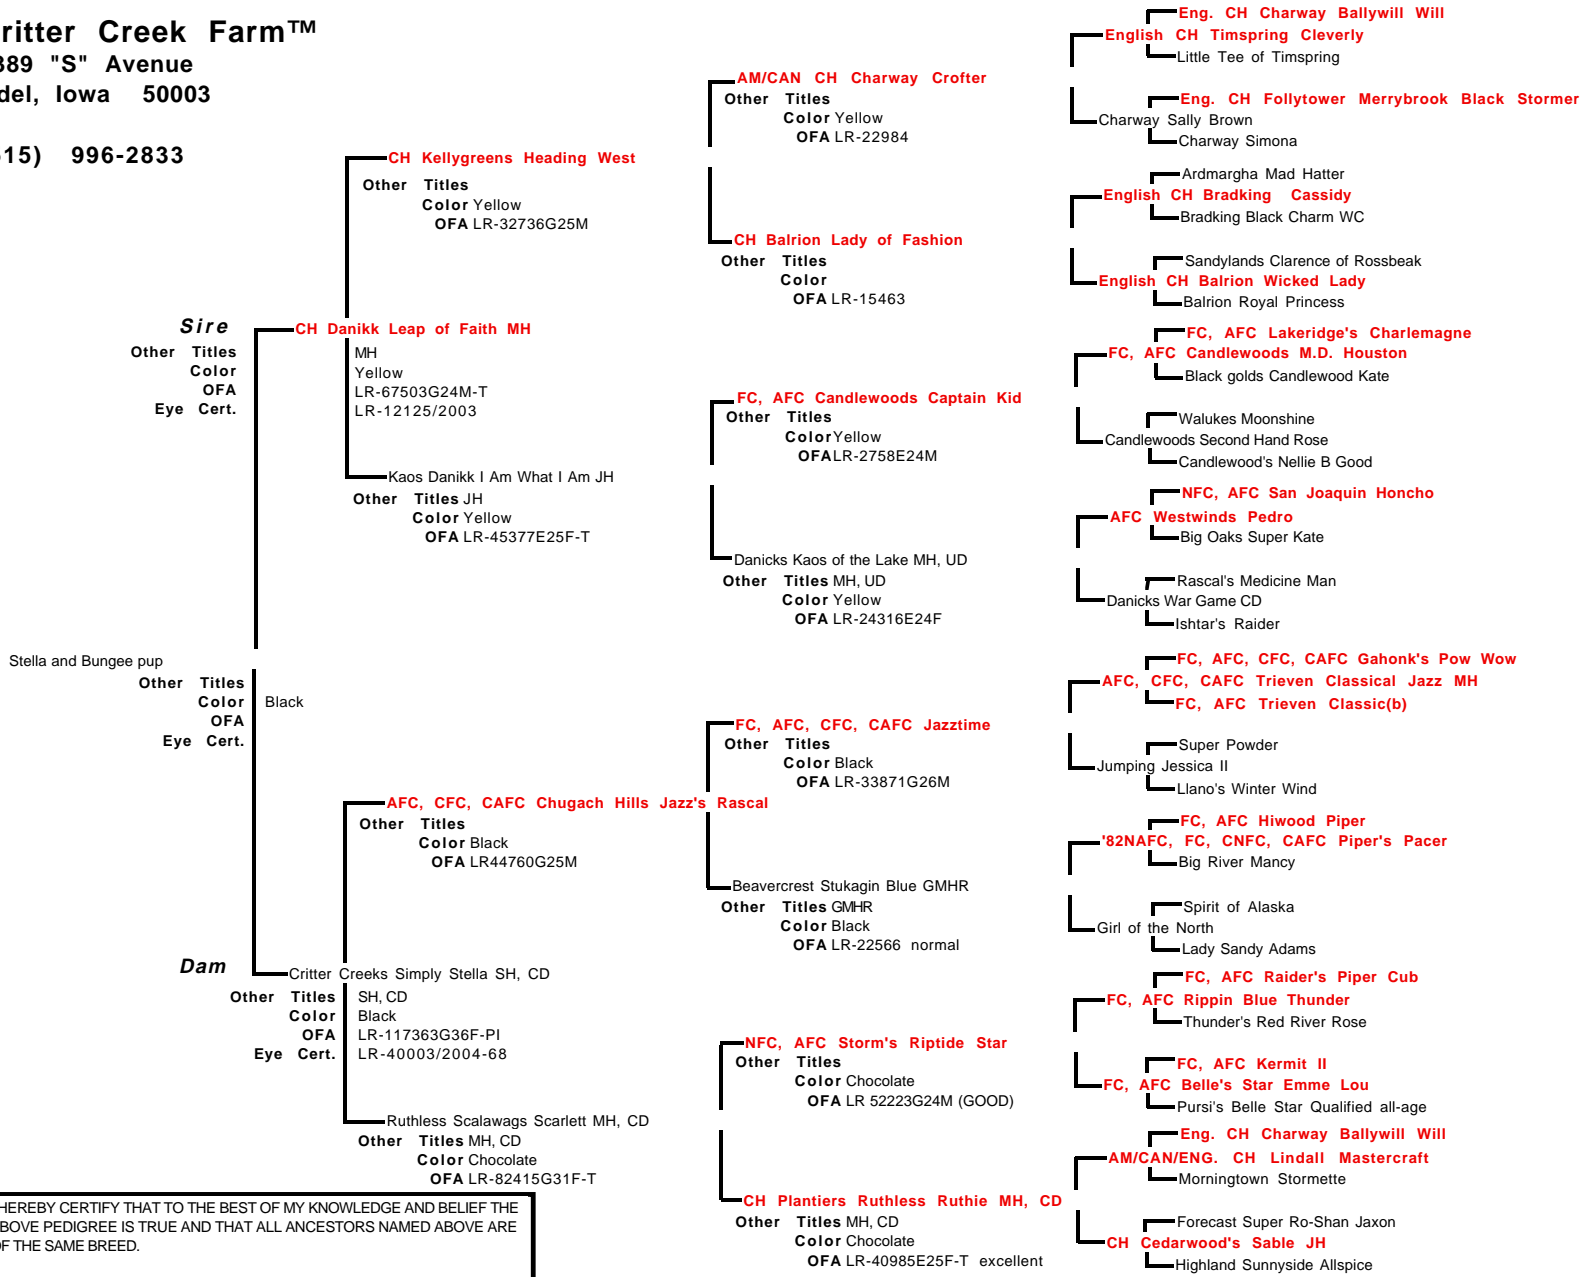

# Certificate of Pedigree

Critter Creek Farm™

3389 "S" Avenue  
Adel, Iowa 50003

(515) 996-2833

I HEREBY CERTIFY THAT TO THE BEST OF MY KNOWLEDGE AND BELIEF THE ABOVE PEDIGREE IS TRUE AND THAT ALL ANCESTORS NAMED ABOVE ARE OF THE SAME BREED.

Dated: 01/09/2005

Note: Bold Names denote Champions