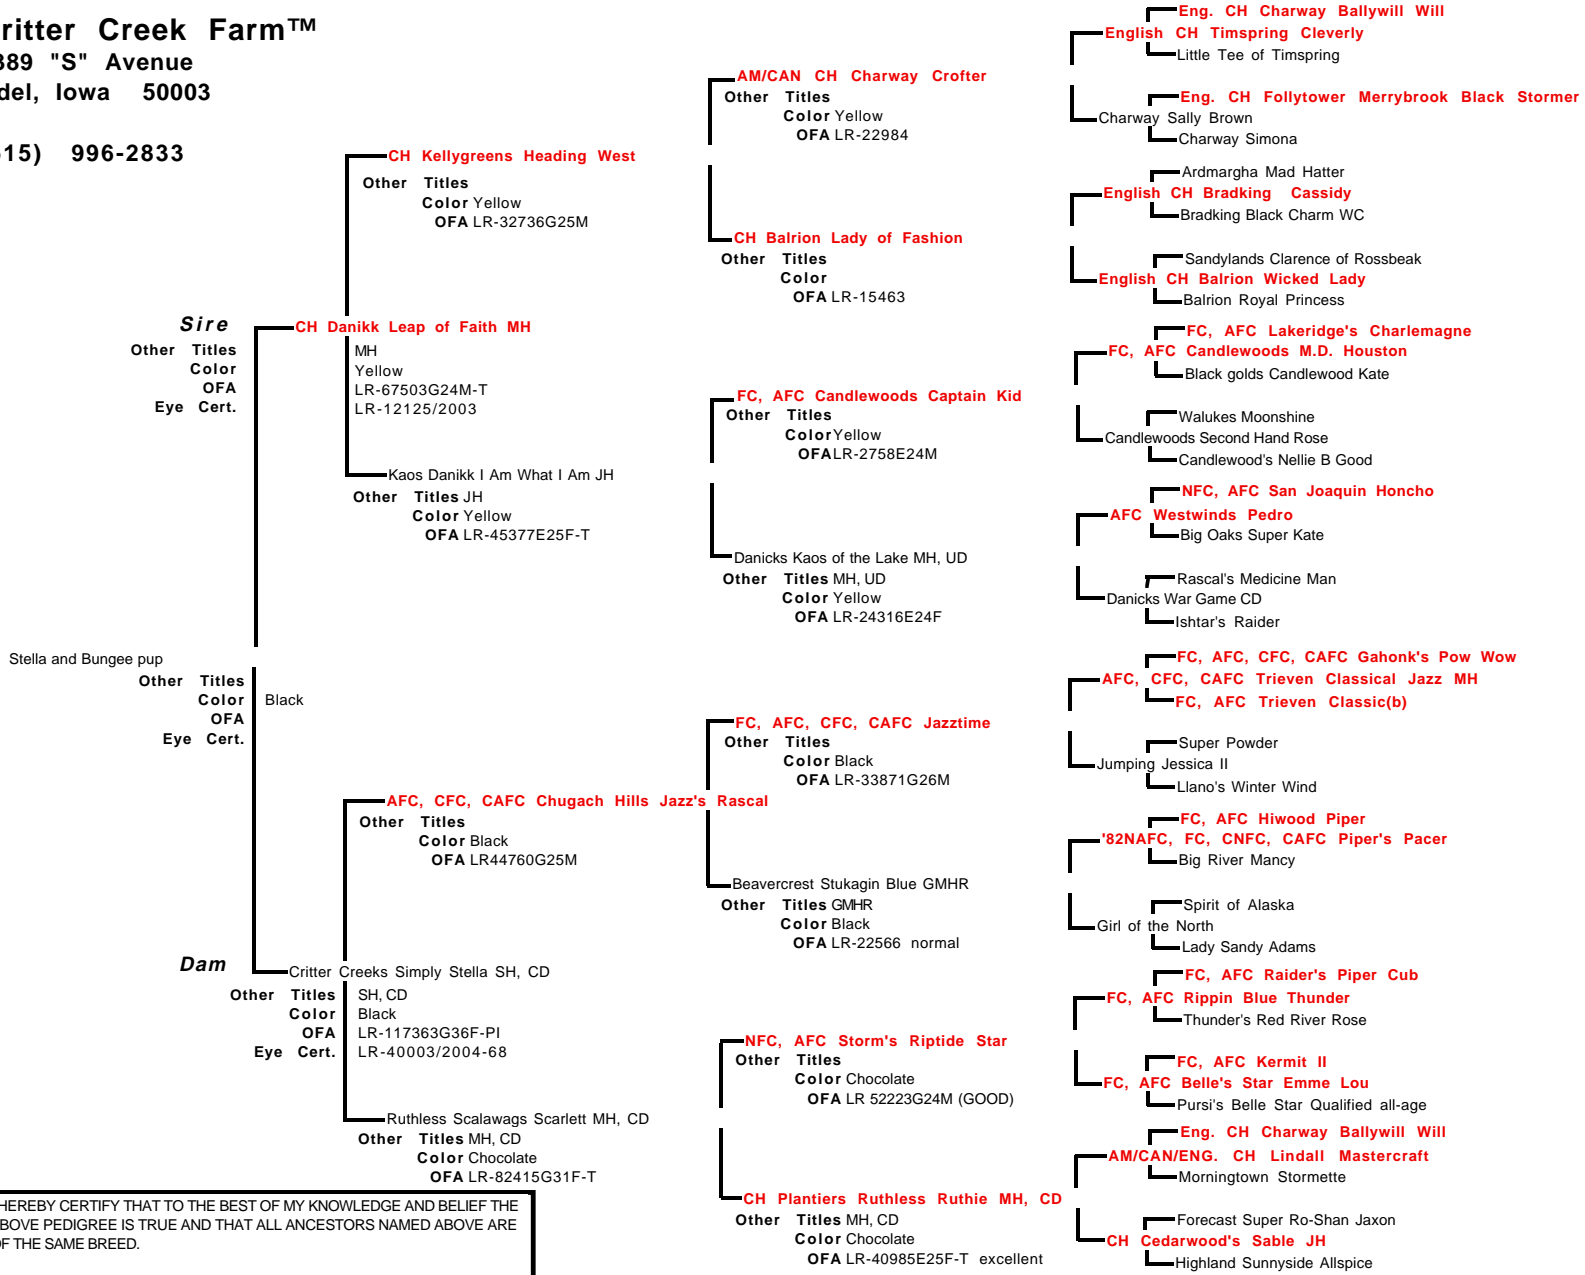

Certificate of Pedigree

Critter Creek Farm™

3389 "S" Avenue
Adel, Iowa 50003

(515) 996-2833

I HEREBY CERTIFY THAT TO THE BEST OF MY KNOWLEDGE AND BELIEF THE ABOVE PEDIGREE IS TRUE AND THAT ALL ANCESTORS NAMED ABOVE ARE OF THE SAME BREED.

Dated: 01/09/2005

Note: Bold Names denote Champions