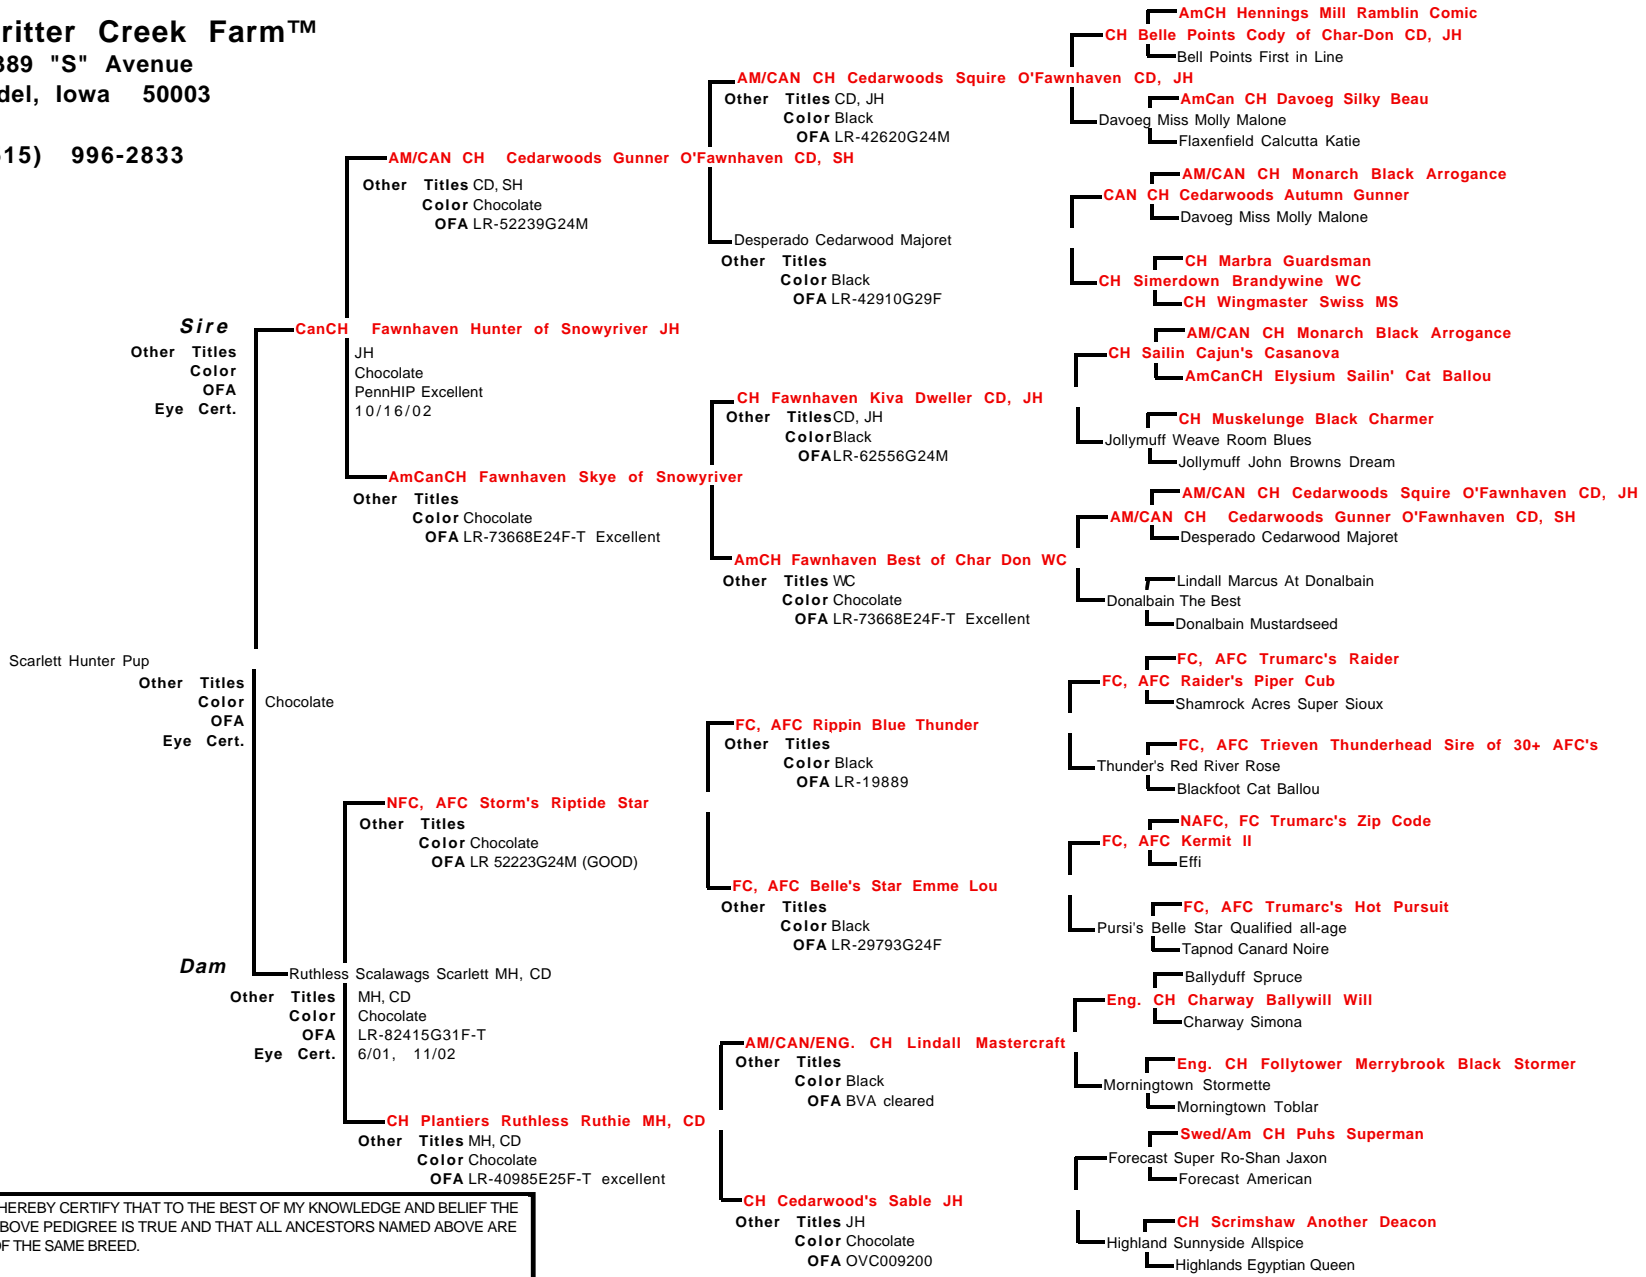

Certificate of Pedigree

Critter Creek Farm™

3389 "S" Avenue
Adel, Iowa 50003

(515) 996-2833

I HEREBY CERTIFY THAT TO THE BEST OF MY KNOWLEDGE AND BELIEF THE ABOVE PEDIGREE IS TRUE AND THAT ALL ANCESTORS NAMED ABOVE ARE OF THE SAME BREED.

Dated: 01/05/2003

Note: Bold Names denote Champions