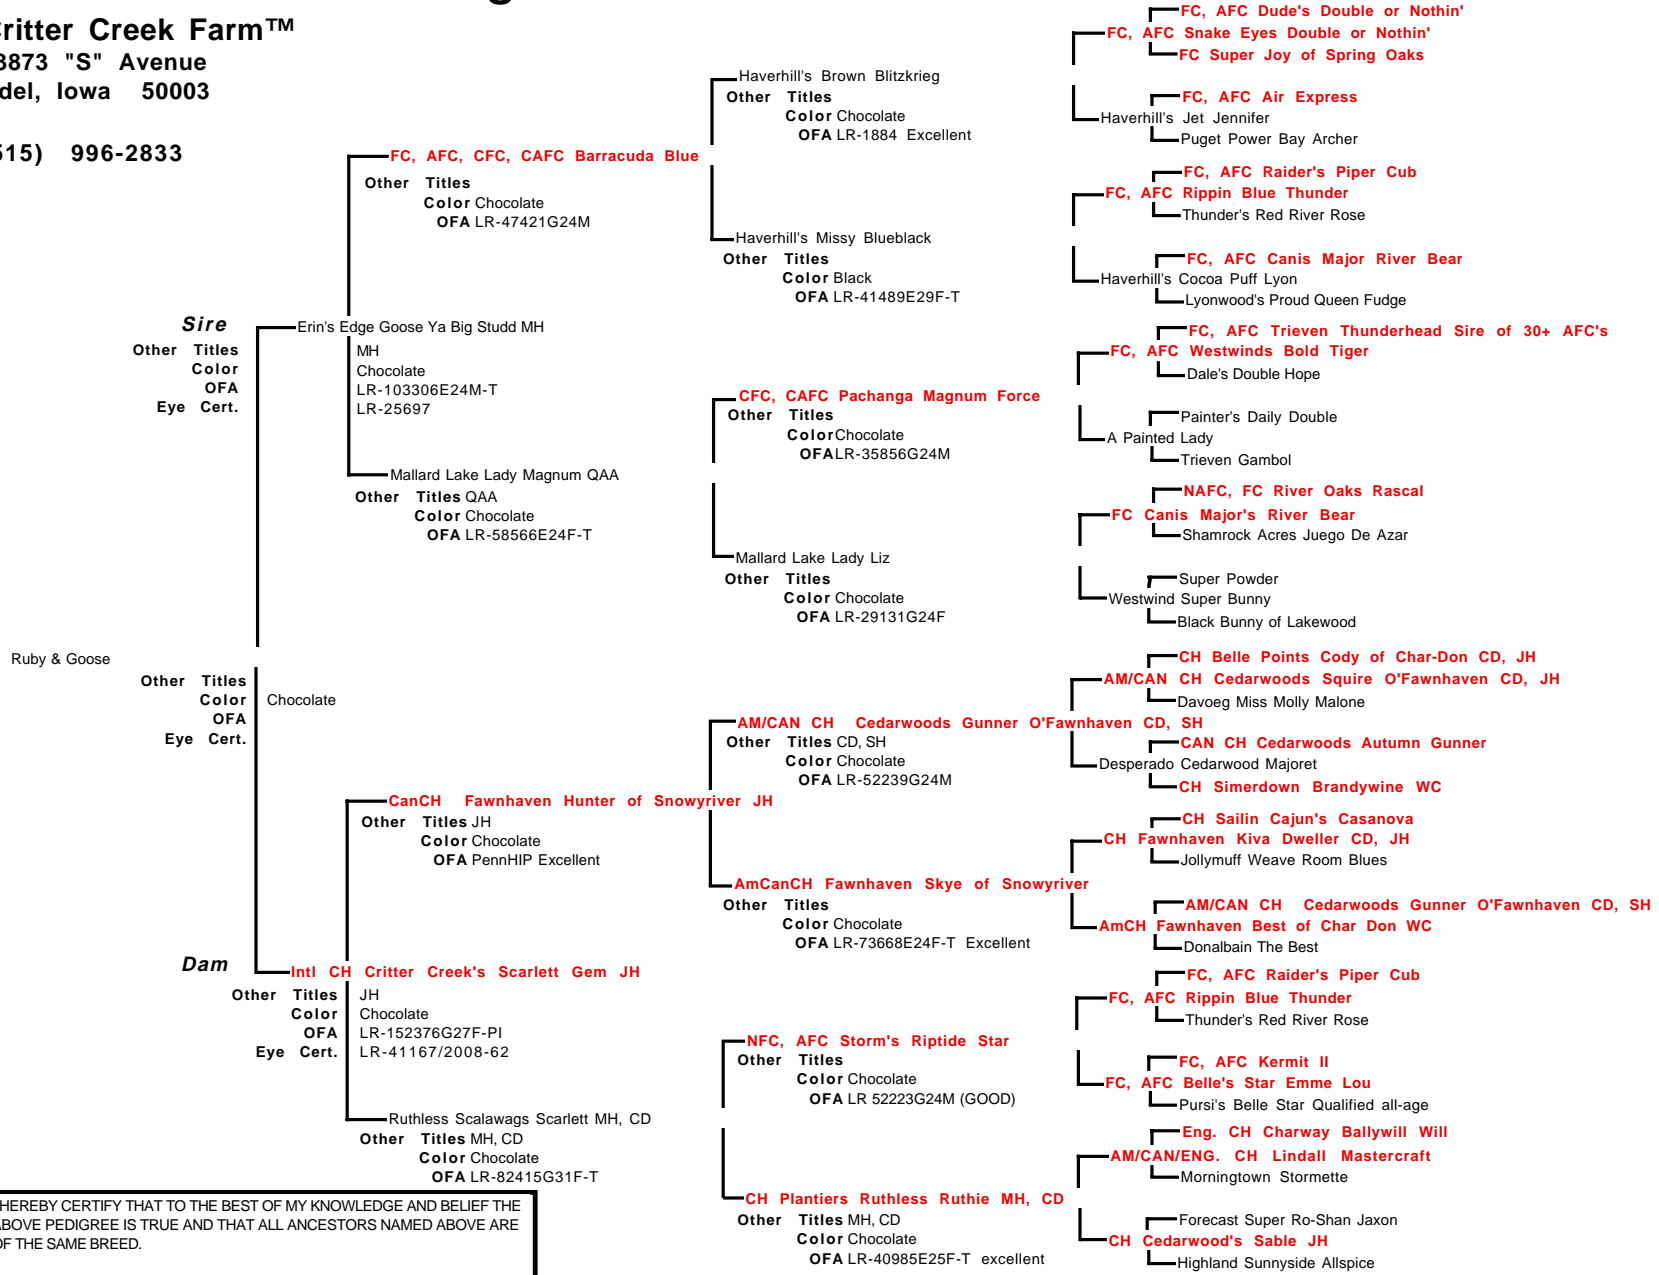

Certificate of Pedigree

Critter Creek Farm™

33873 "S" Avenue
Adel, Iowa 50003

(515) 996-2833

I HEREBY CERTIFY THAT TO THE BEST OF MY KNOWLEDGE AND BELIEF THE ABOVE PEDIGREE IS TRUE AND THAT ALL ANCESTORS NAMED ABOVE ARE OF THE SAME BREED.

Dated: 07/31/2010

Note: Bold Names denote Champions