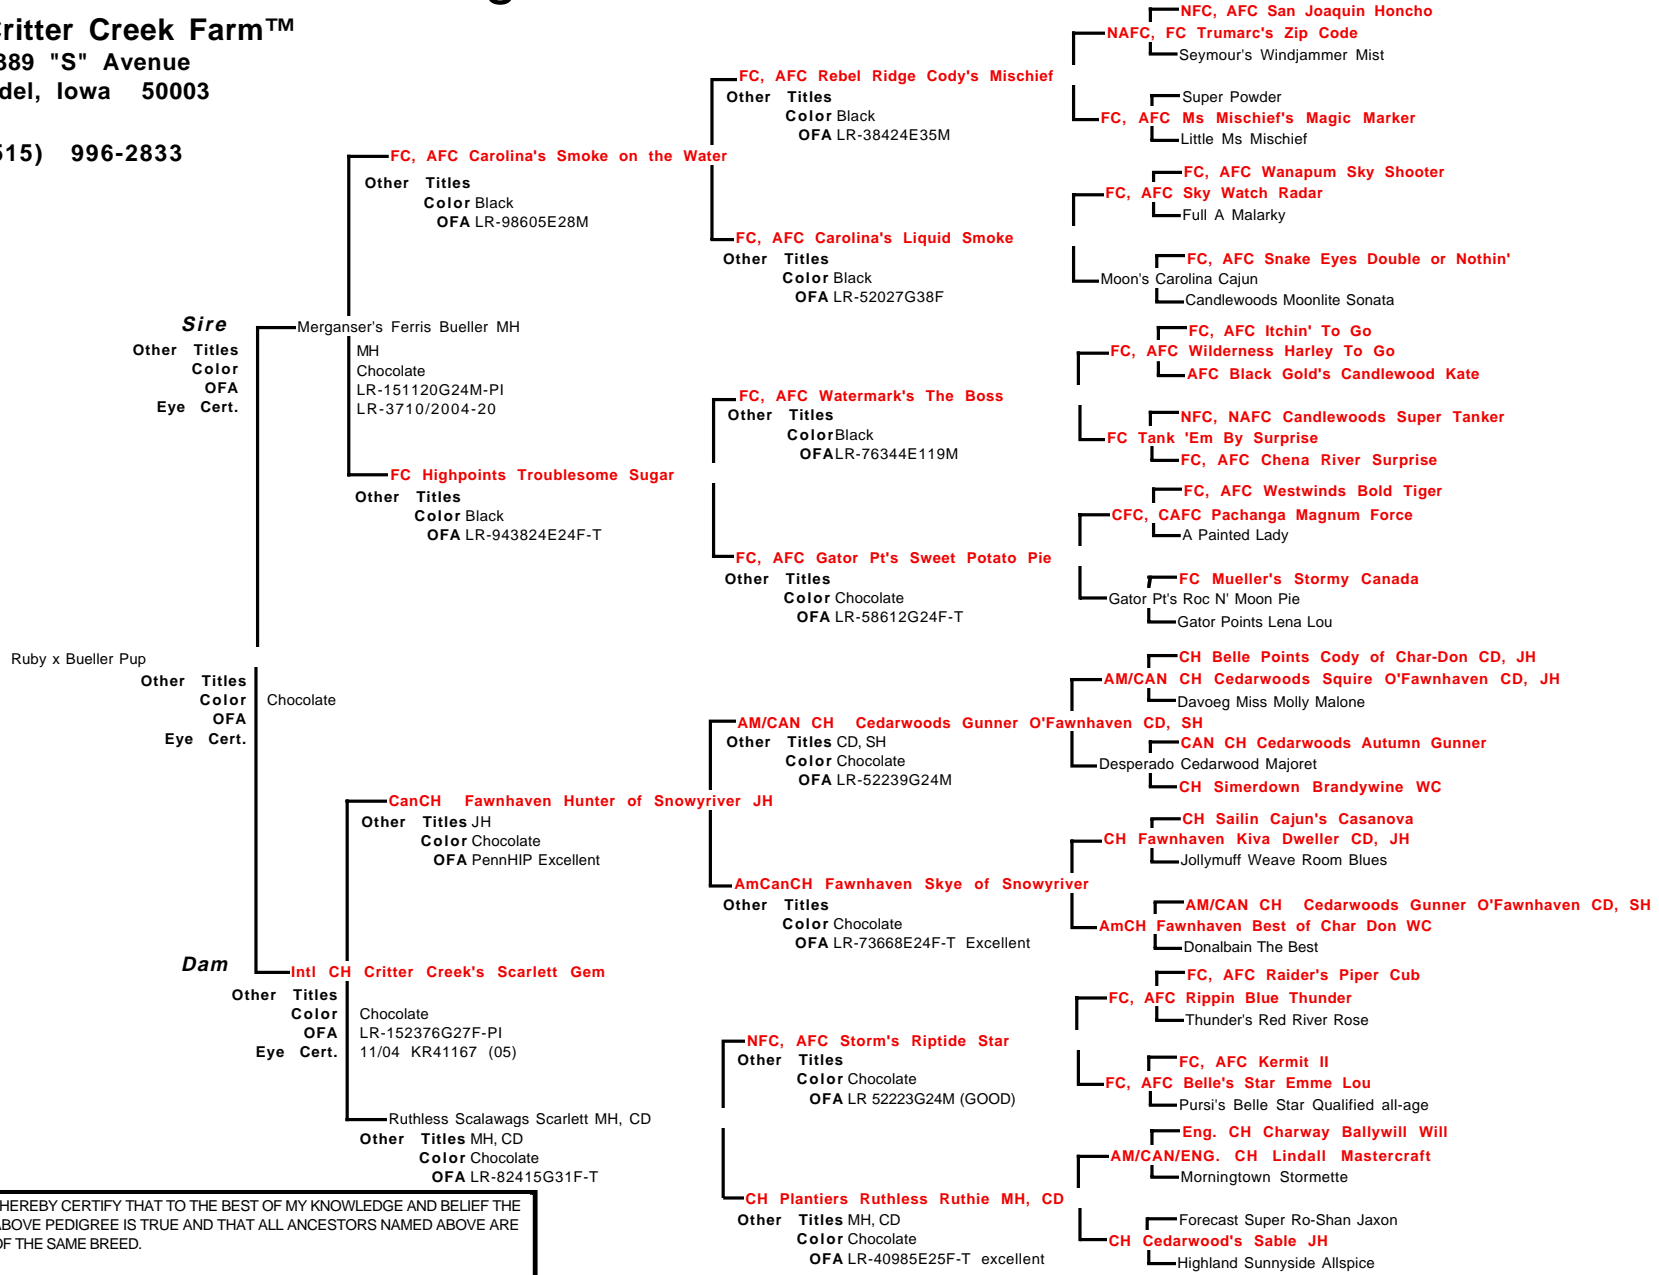

Certificate of Pedigree

Critter Creek Farm™

3389 "S" Avenue
Adel, Iowa 50003

(515) 996-2833

I HEREBY CERTIFY THAT TO THE BEST OF MY KNOWLEDGE AND BELIEF THE ABOVE PEDIGREE IS TRUE AND THAT ALL ANCESTORS NAMED ABOVE ARE OF THE SAME BREED.

Dated: 10/14/2006

Note: Bold Names denote Champions