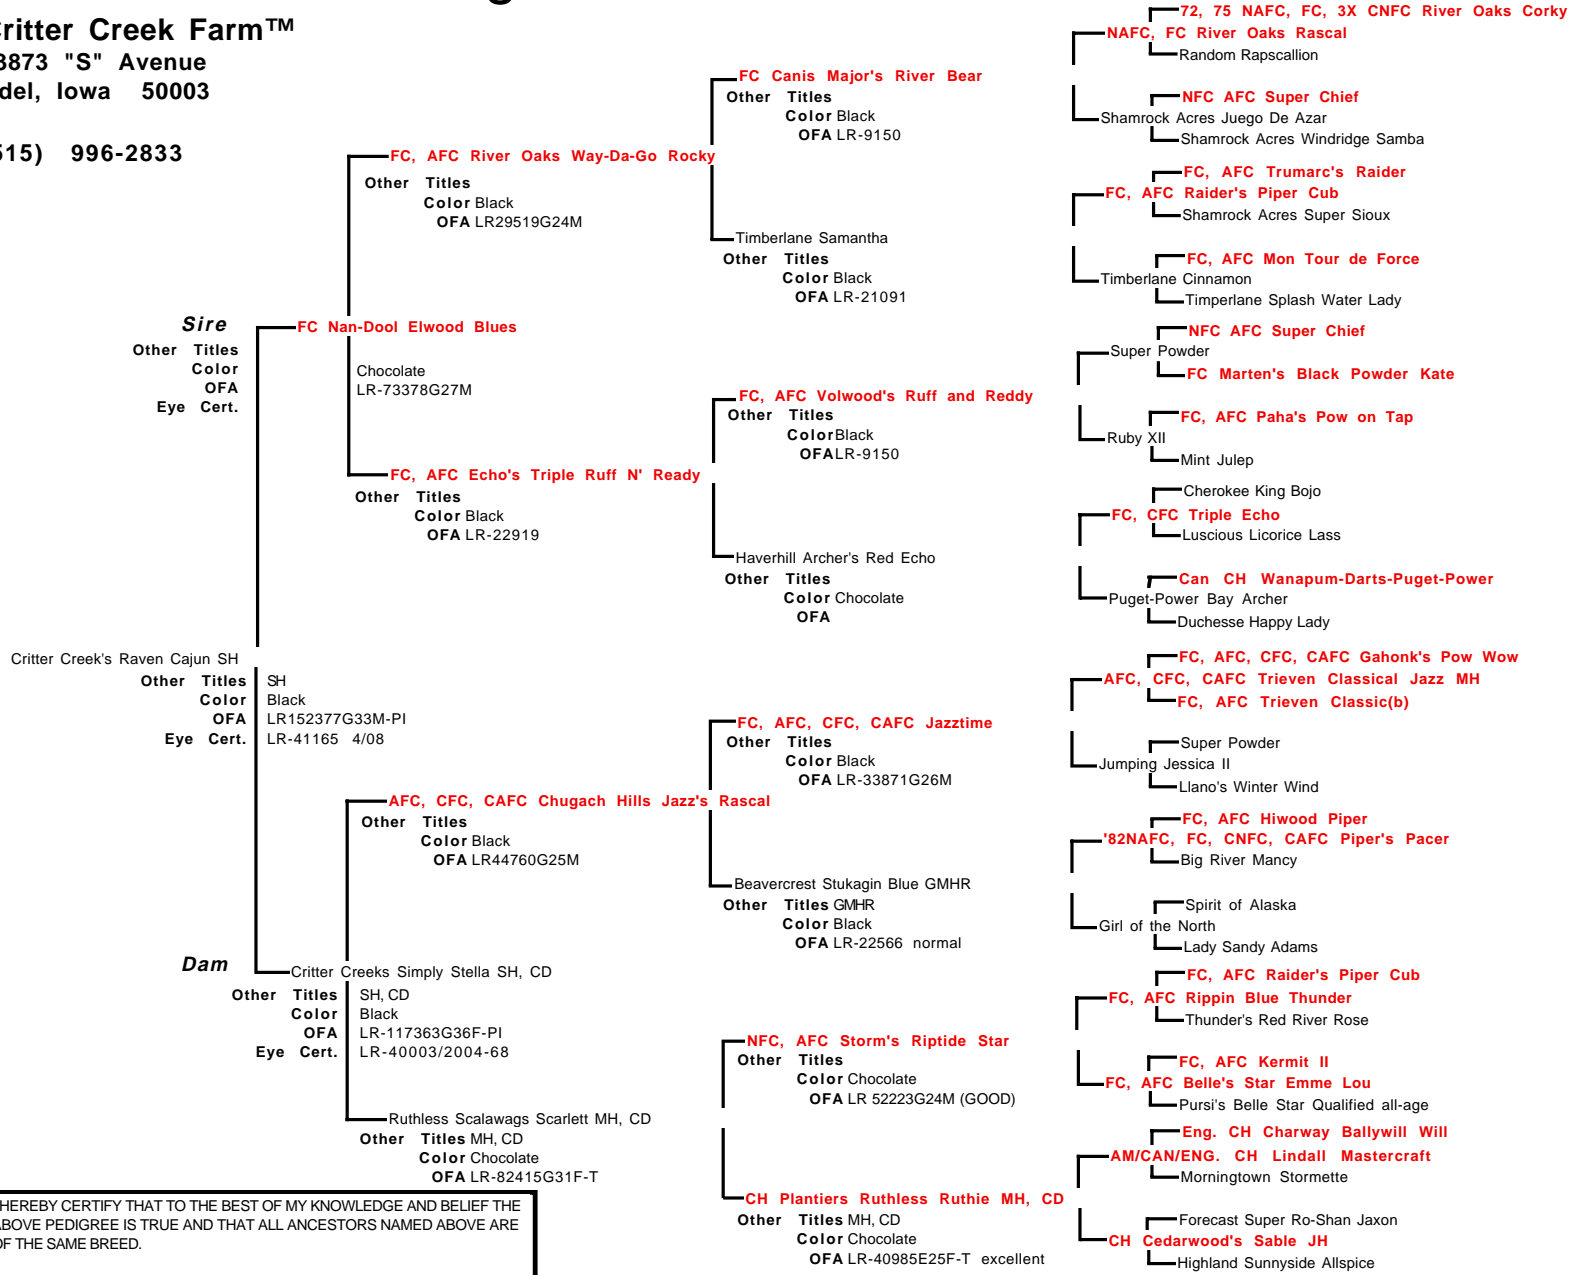

Certificate of Pedigree

Critter Creek Farm™

33873 "S" Avenue
Adel, Iowa 50003

(515) 996-2833

I HEREBY CERTIFY THAT TO THE BEST OF MY KNOWLEDGE AND BELIEF THE ABOVE PEDIGREE IS TRUE AND THAT ALL ANCESTORS NAMED ABOVE ARE OF THE SAME BREED.

Dated: 08/17/2009

Note: Bold Names denote Champions