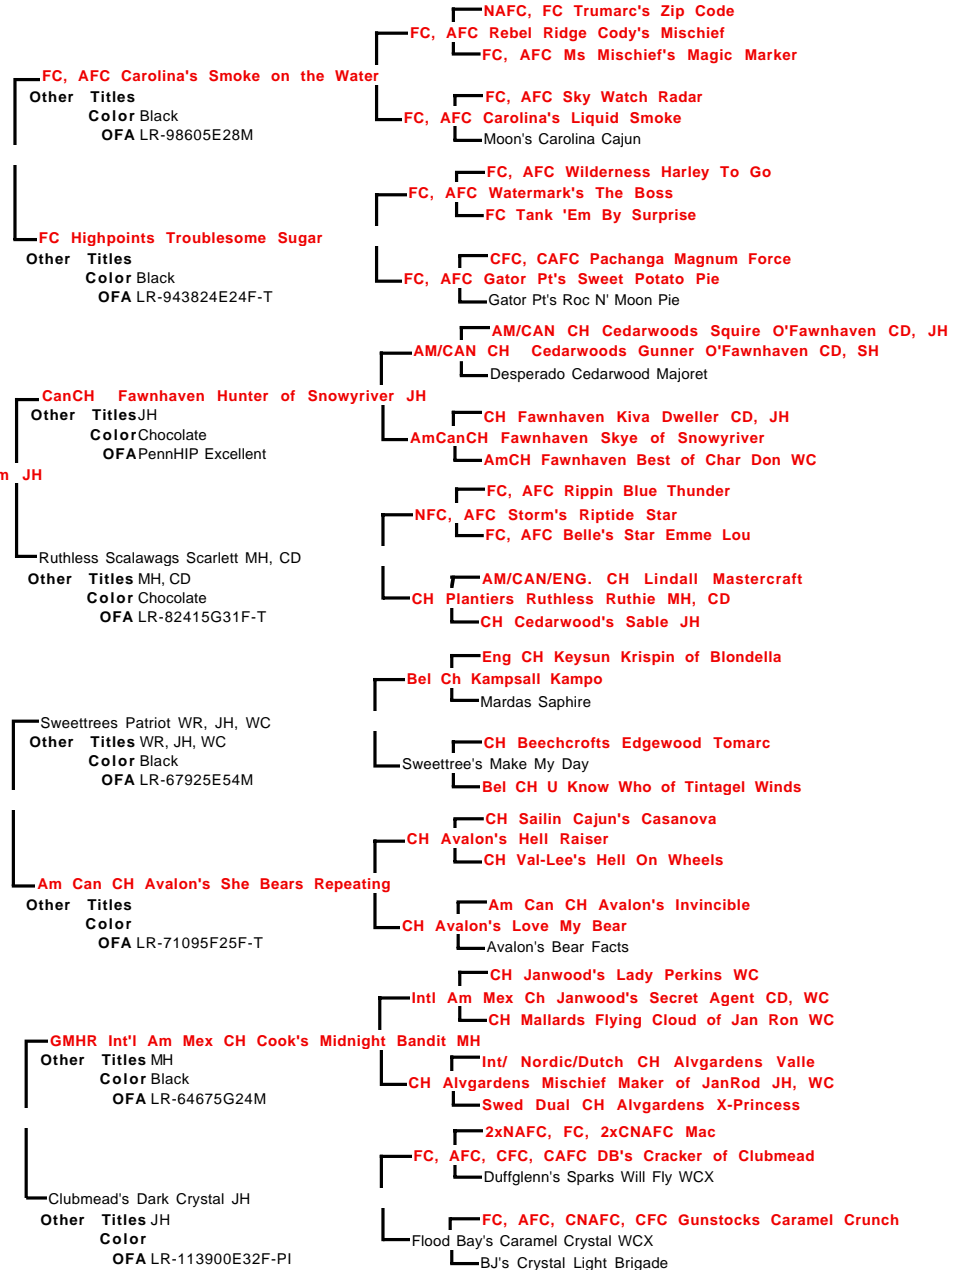

Certificate of Pedigree

Critter Creek Farm™

2591 Mud Lake Road
Chewelah, WA 99109

(509) 935-6194

I HEREBY CERTIFY THAT TO THE BEST OF MY KNOWLEDGE AND BELIEF THE ABOVE PEDIGREE IS TRUE AND THAT ALL ANCESTORS NAMED ABOVE ARE OF THE SAME BREED.