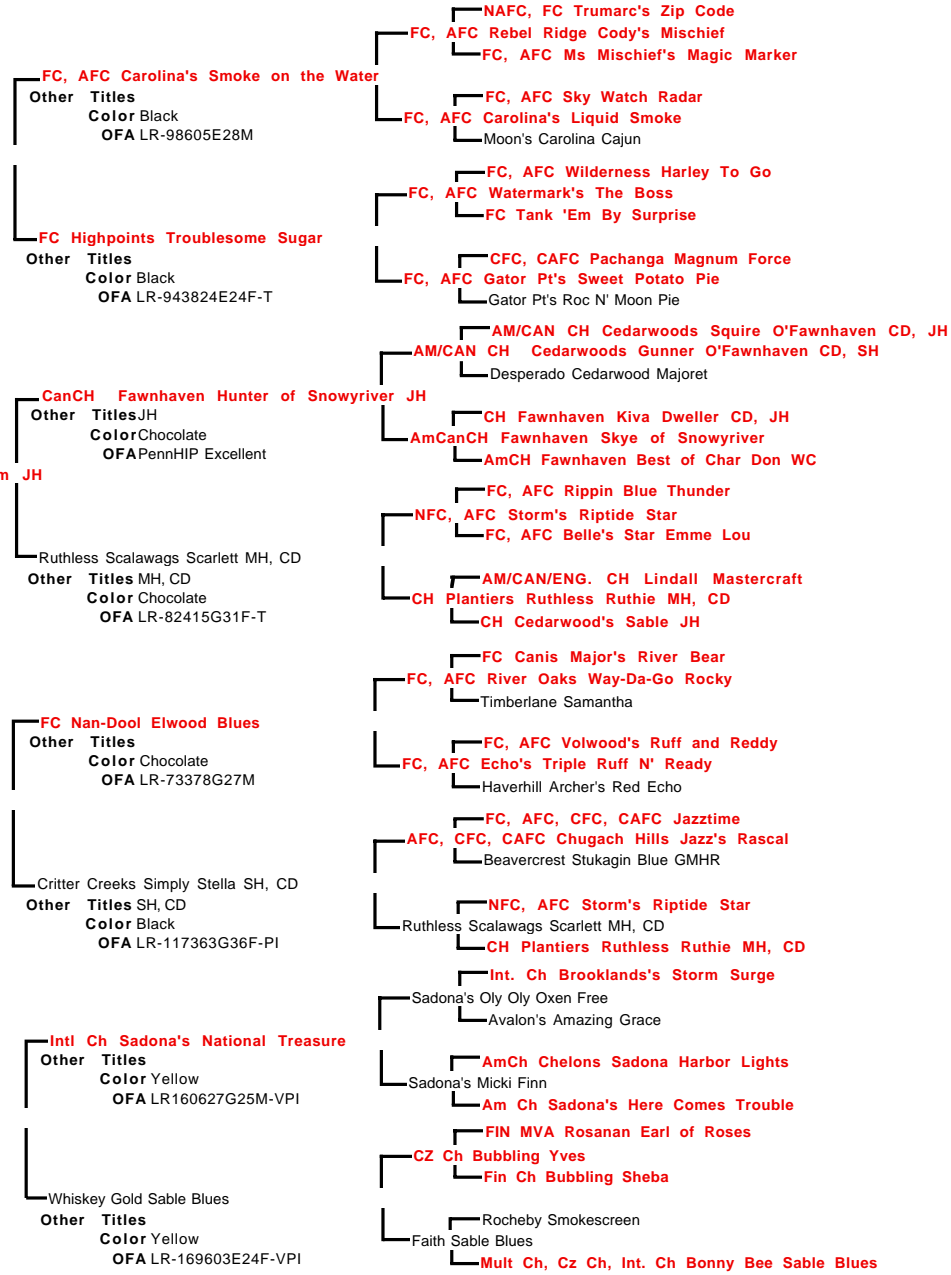

Certificate of Pedigree

Critter Creek Farm™

2591 Mud Lake Road
Chewelah, WA 99109

(509) 935-6194

I HEREBY CERTIFY THAT TO THE BEST OF MY KNOWLEDGE AND BELIEF THE ABOVE PEDIGREE IS TRUE AND THAT ALL ANCESTORS NAMED ABOVE ARE OF THE SAME BREED.