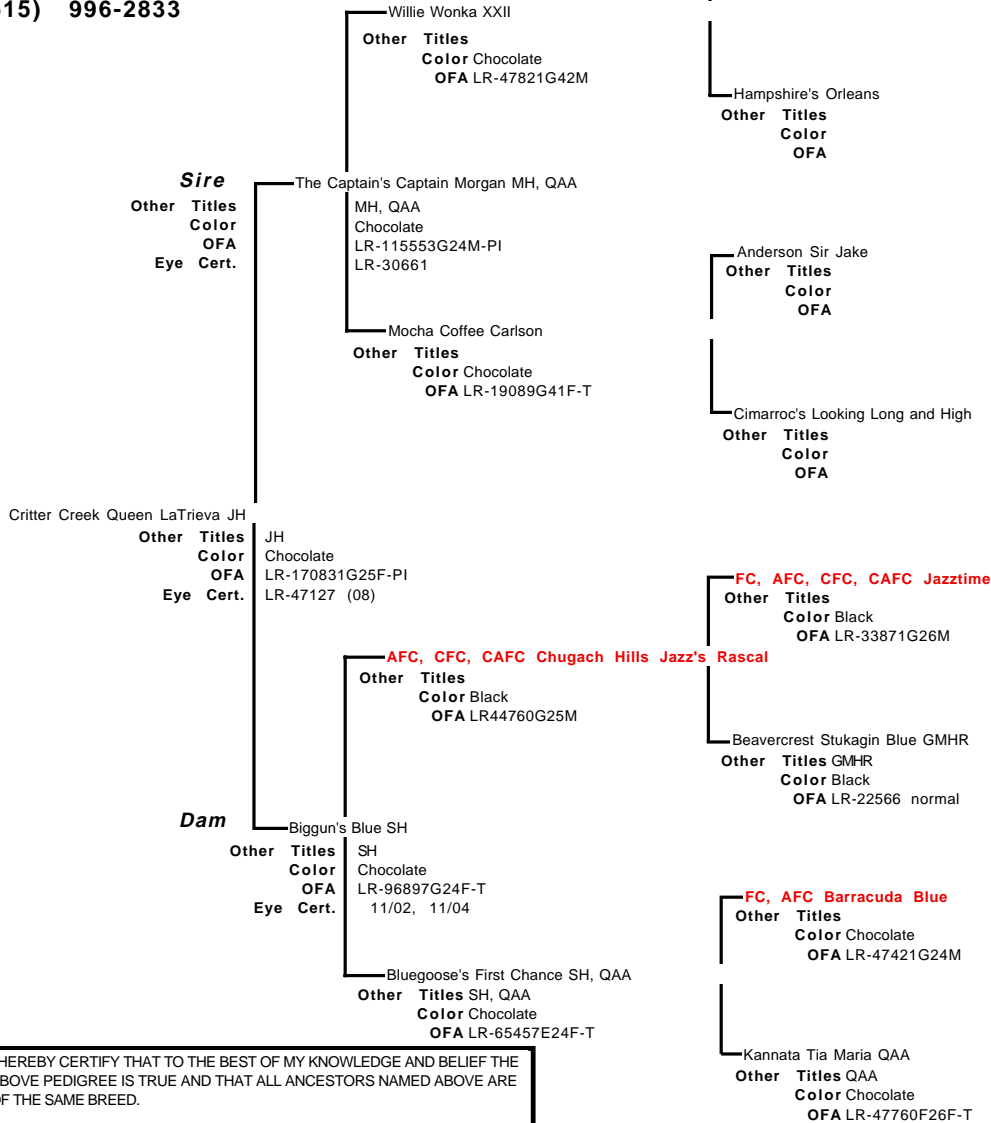

# Certificate of Pedigree

Critter Creek Farm™

33873 "S" Avenue  
Adel, Iowa 50003

(515) 996-2833

I HEREBY CERTIFY THAT TO THE BEST OF MY KNOWLEDGE AND BELIEF THE ABOVE PEDIGREE IS TRUE AND THAT ALL ANCESTORS NAMED ABOVE ARE OF THE SAME BREED.

Dated: 06/24/2008

Note: Bold Names denote Champions