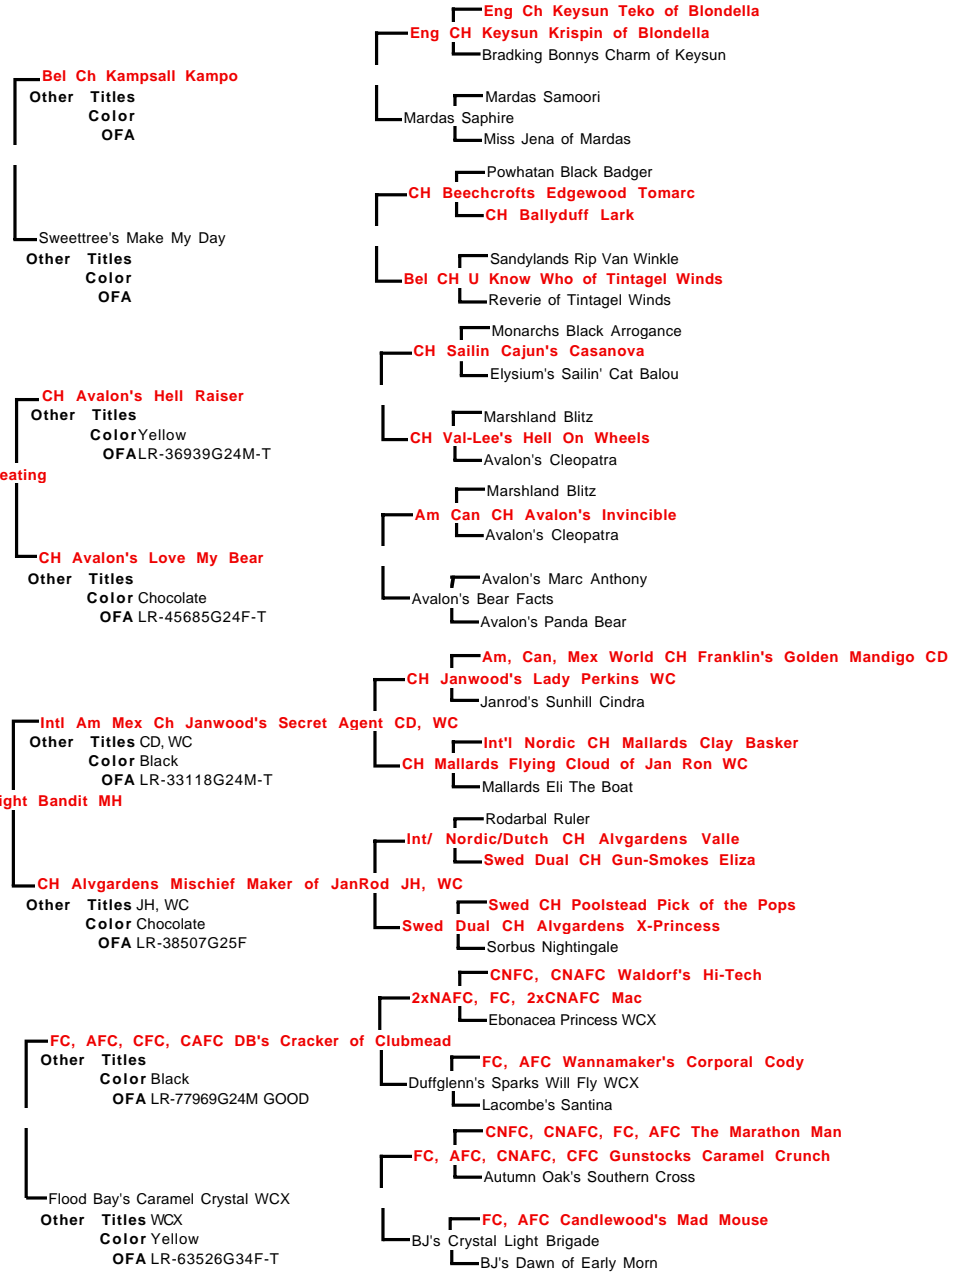

Certificate of Pedigree

Critter Creek Farm™
 2591 Mud Lake Road
 Chewelah, WA 99109

(509) 935-6194

I HEREBY CERTIFY THAT TO THE BEST OF MY KNOWLEDGE AND BELIEF THE ABOVE PEDIGREE IS TRUE AND THAT ALL ANCESTORS NAMED ABOVE ARE OF THE SAME BREED.